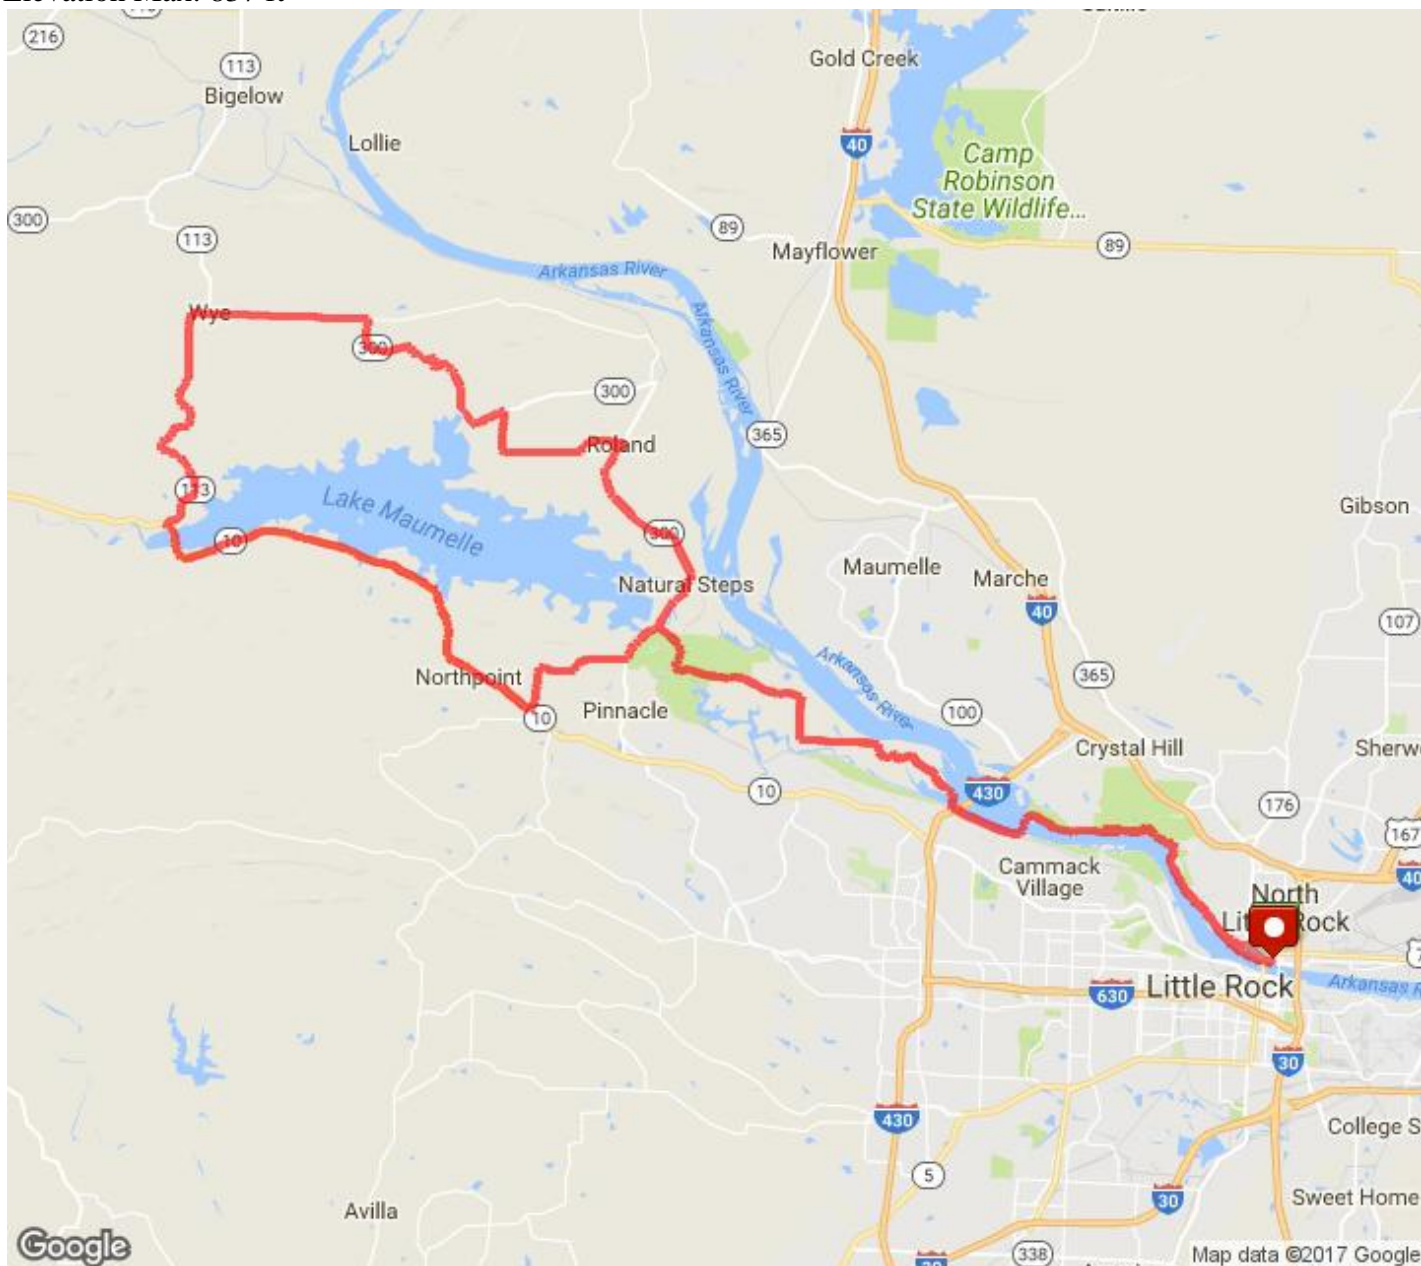

Big Dam Bridge 68 mile Course

Distance: 68.75 mi

Elevation Gain: 3,579 ft

Elevation Max: 837 ft

0.00 mi	Head west on Riverfront Dr toward Willow St
0.67 mi	At the traffic circle take the 3rd exit onto W 3rd St/Rockwater Blvd Destination will be on the right
0.86 mi	Head west on W 3rd St/Rockwater Blvd toward Rockwater Ln
1.53 mi	Head northwest on River Rd toward Paul Duke Dr, Continue onto Arkansas River Trail
3.56 mi	Head northwest on Tournament Drive
4.71 mi	Turn left onto Catfish Road
5.04 mi	Turn left at Goalie Road
5.09 mi	Turn right onto Arkansas River Trail
6.92 mi	Head south on Arkansas River Trail/Big Dam Bridge
7.06 mi	Keep right to continue on Arkansas River Trail
8.57 mi	Take the pedestrian overpass
9.10 mi	Head northwest on Arkansas River Trail/Two Rivers Park Trail toward Two Rivers Park Road
10.29 mi	Turn right onto Two Rivers Park Road
10.36 mi	Head north on Two Rivers Park Road toward County Farm Rd
12.50 mi	Head west on Arkansas River Trail/County Farm Rd toward Pinnacle Valley Rd
12.56 mi	Turn right onto Arkansas River Trail/Pinnacle Valley Rd
13.41 mi	Slight left to stay on Arkansas River Trail/Pinnacle Valley Rd
15.92 mi	Head east on Arkansas River Trail/Pinnacle Valley Rd toward AR 300
16.85 mi	Turn left onto AR-300 E
17.77 mi	Turn right onto Barrett Rd
20.53 mi	Turn right onto AR-10 W
29.96 mi	Sharp right onto AR-113 N
35.65 mi	Keep right to continue on AR-113 N/AR-300 E Continue to follow AR-300 E
43.40 mi	Turn right onto Arkansas River Trail/Roland Cutoff Rd Destination will be on the right
46.32 mi	Head east on Beale St toward AR-300 W
46.68 mi	Turn right onto AR-300 E Head south on AR-300 E
51.57 mi	Turn left onto Arkansas River Trail/Pinnacle Valley Rd
56.06 mi	Turn left onto Arkansas River Trail/County Farm Rd
57.77 mi	Slight left onto Arkansas River Trail/Two Rivers Park Road
58.32 mi	Turn left onto Arkansas River Trail/Two Rivers Park Trail
59.82 mi	Take the pedestrian overpass
62.85 mi	Cross the Big Dam Bridge and continue on the Arkansas River Trail towards Burns Park
64.61 mi	Turn right onto Tournament Drive
65.02 mi	Head east on Arkansas River Trail toward Emerald Park Trail
66.50 mi	Head southeast on River Rd toward Arkansas River Trail
67.85 mi	Turn right to stay on Arkansas River Trail
68.50 mi	Destination