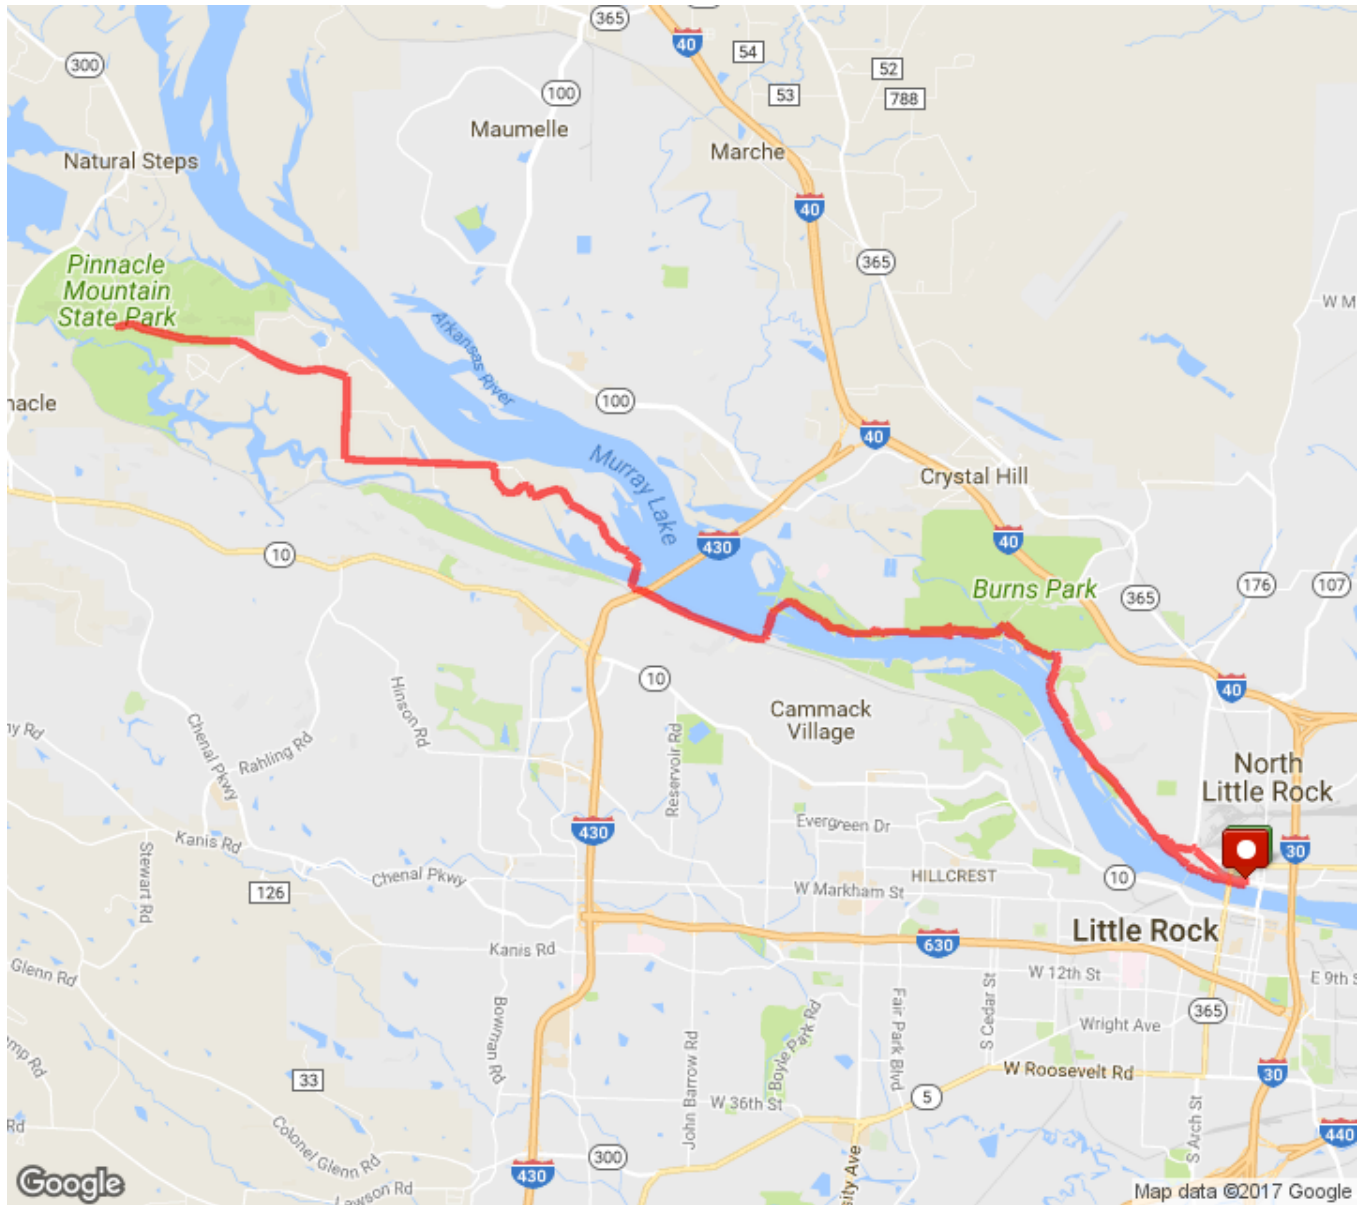

Big Dam Bridge 32 mile course

Distance: 31.76 mi

Elevation Gain: 1,297 ft

Elevation Max: 406 ft

0.00 mi	Head west on Riverfront Dr toward Willow St
0.67 mi	At the traffic circle take the 3rd exit onto W 3rd St/Rockwater Blvd Destination will be on the right
0.86 mi	Head west on W 3rd St/Rockwater Blvd toward Rockwater Ln
1.53 mi	Head northwest on River Rd toward Paul Duke Dr, Continue onto Arkansas River Trail
3.56 mi	Head northwest on Tournament Drive
4.71 mi	Turn left onto Catfish Road
5.04 mi	Turn left at Goalie Road
5.09 mi	Turn right onto Arkansas River Trail
6.92 mi	Head south on Arkansas River Trail/Big Dam Bridge
7.06 mi	Keep right to continue on Arkansas River Trail
8.57 mi	Take the pedestrian overpass
9.10 mi	Head northwest on Arkansas River Trail/Two Rivers Park Trail toward Two Rivers Park Road
10.29 mi	Turn right onto Two Rivers Park Road
10.36 mi	Head north on Two Rivers Park Road toward County Farm Rd
12.50 mi	Head west on Arkansas River Trail/County Farm Rd toward Pinnacle Valley Rd
12.56 mi	Turn right onto Arkansas River Trail/Pinnacle Valley Rd
13.41 mi	Slight left to stay on Arkansas River Trail/Pinnacle Valley Rd
15.92 mi	Head east on Arkansas River Trail/Pinnacle Valley Rd toward Pinnacle Mountain State Park
16.02 mi	Arboretum Parking area - 32 mile turnaround. Head Towards County Farm Rd
19.28 mi	Turn left onto Arkansas River Trail/County Farm Rd Destination will be on the right
20.99 mi	Slight left onto Arkansas River Trail/Two Rivers Park Road
21.36 mi	Slight right to stay on Arkansas River Trail/Two Rivers Park Road
21.54 mi	Turn left onto Arkansas River Trail/Two Rivers Park Trail
23.04 mi	Take the pedestrian overpass
23.57 mi	Head southeast on Arkansas River Trail
25.07 mi	Cross the Big Dam Bridge
25.96 mi	Head east on Arkansas River Trail toward Tournament Drive
27.83 mi	Turn right onto Tournament Drive
28.29 mi	Head east on Arkansas River Trail toward Emerald Park Trail
29.72 mi	Continue onto River Rd
31.19 mi	Turn right to stay on Arkansas River Trail
31.73 mi	Destination